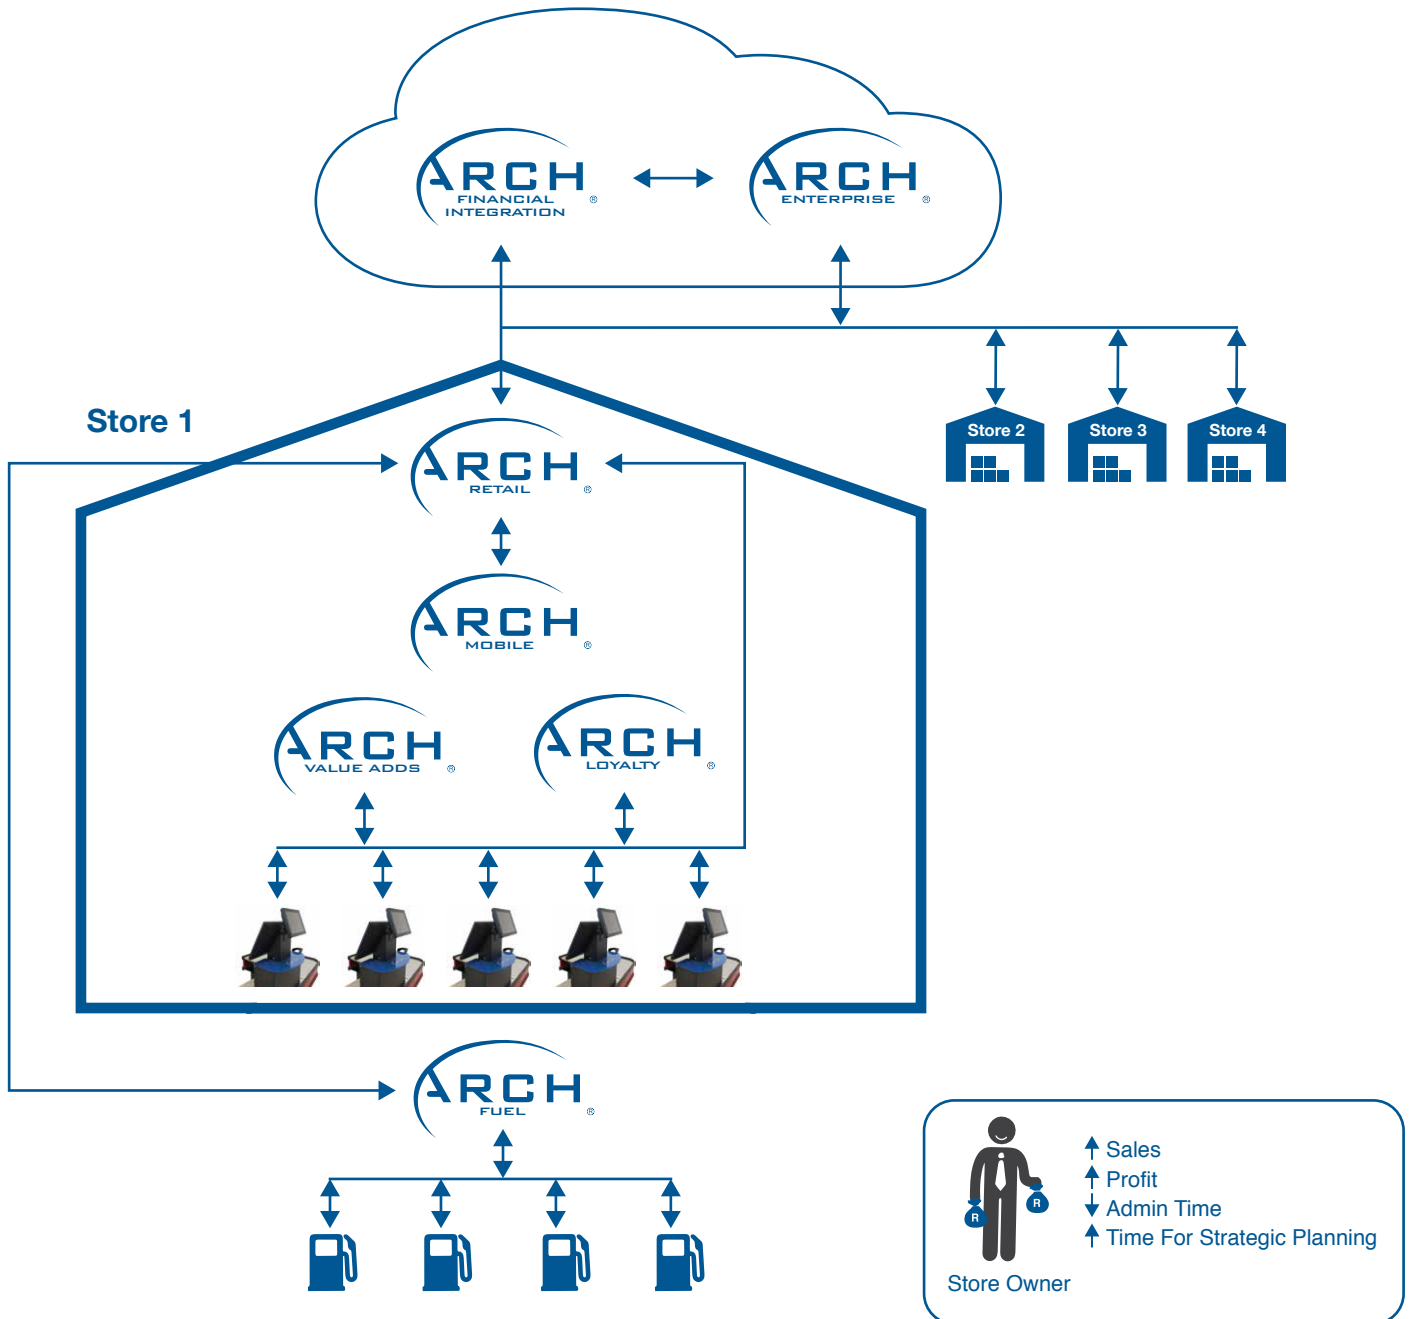

# Integrated Arch suite of products

## Arch Value Proposition

- **Arch Retail** - Integrated in-store solution increasing efficiency and profitability
- **Arch Enterprise** - Centralised management control of multi-store operation
- **Arch Financial Integration** - Seamless flow of store(s) operational data to financial system
- **Arch Mobile** - Mobile on-the-floor access to real-time operational information
- **Arch Value Adds** - At POS to optimise customer convenience and check-out efficiency
- **Arch Loyalty** - More than rewarding customer loyalty, also a powerful integrated marketing platform
- **Arch Fuel** - All-in-one integrated management solution for both forecourt and convenience store